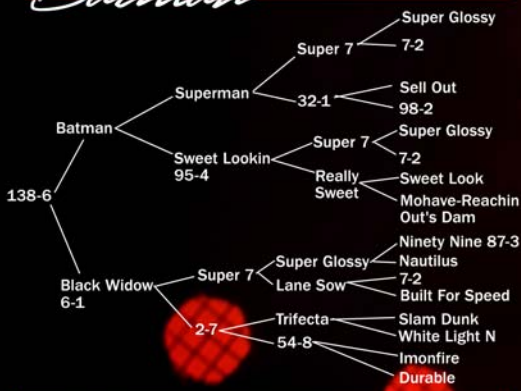

Batman x Super 7 6-1

Also the Mother of Skywalker,
Super Natural and Super Nova

RW genetics

Rick Whitman
Palmyra, NE 68418 | (402) 440-5898
www.rwgenetics.com